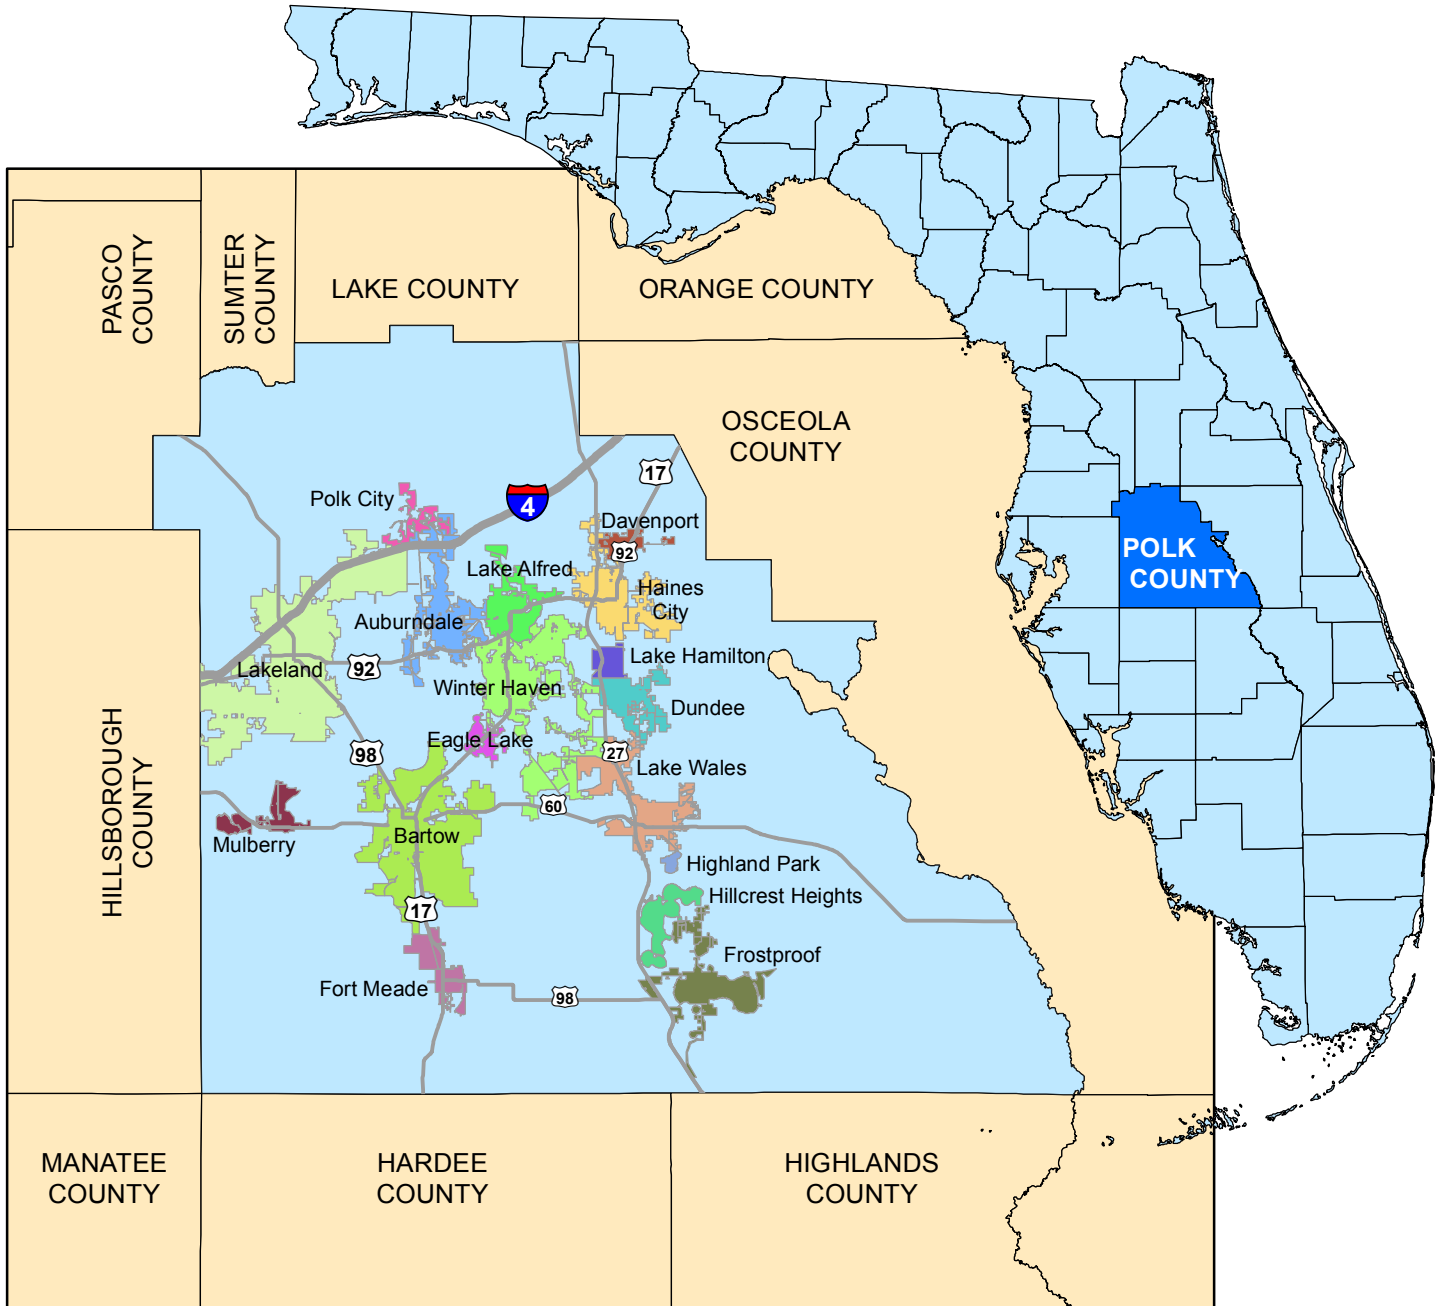

**FIGURE 1
POLK REGIONAL WATER COOPERATIVE BOUNDARY**

Section 2.01(A) of the interlocal agreement creating the Polk Regional Water Cooperative states the initial geographic territory to include all of Polk County, Florida with recognition that the boundaries may be expanded to include other municipalities and counties.